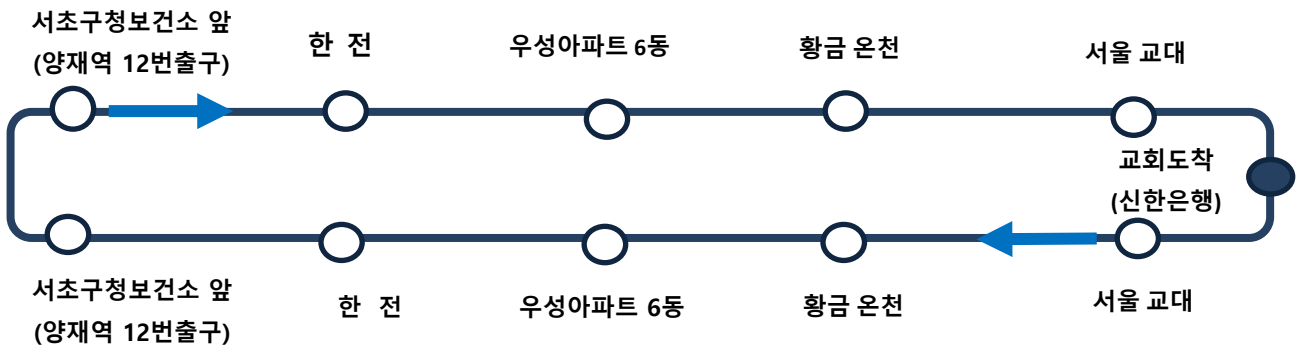

5호선 운행시간표 / 양재환승 < - > 교회

호 차	양재 출발	교회 출발	양재 도착
①	7:00	7:15	7:29
②	7:10	7:25	7:39
③	7:20	7:35	7:49
④	7:30	7:45	7:59
⑤	7:40	7:55	8:09
①	7:50	8:05	8:19
②	8:00	8:15	8:29
③	8:20	8:35	8:49
④	8:40	8:55	9:09
⑤	9:10	9:25	9:39
①	9:15	9:30	9:44
②	9:21	9:36	9:50
③	9:25	9:40	9:54
④	9:37	9:52	10:06
⑤	9:46	10:01	10:15
①	9:48	10:03	10:17
②	9:55	10:10	10:24
③	10:10	10:25	10:40
④	10:15	10:30	10:45
⑤	11:09	11:24	10:39
①	11:13	11:28	11:43
②	11:19	11:34	11:48
③	11:22	11:37	11:51
④	11:27	11:42	11:56
⑤	11:34	11:49	12:03
①	11:46	12:01	12:15
②	11:49	12:04	12:18
③	11:52	12:07	12:21
④	11:57	12:12	12:26

호 차	양재 출발	교회 출발	양재 도착
⑤	12:50	13:05	13:19
①	13:10	13:25	13:40
②	13:16	13:31	13:40
③	13:19	13:34	13:49
④	13:22	13:37	13:51
⑤	13:27	13:42	13:56
①	13:40	13:55	14:09
②	13:50	14:05	14:19
③	13:55	14:10	14:24
④	14:00	14:15	14:29
⑤	14:05	14:20	14:34
①	14:10	14:25	14:39
②	14:20	14:35	14:49
③	14:30	14:45	14:59
④	14:56	15:11	15:25
⑤	15:16	15:31	15:45
①	15:30	15:45	15:59
②	15:36	15:51	16:05
③	15:42	15:57	16:11
④	15:48	16:03	16:17
⑤	15:54	16:09	16:23
①	16:00	16:15	16:29
②	16:06	16:21	16:35
③	16:12	16:27	16:41
④	16:18	16:33	16:47
⑤	16:24	16:39	16:53